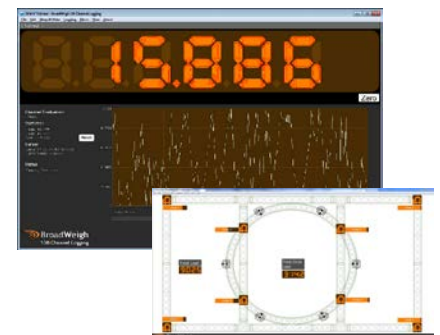

Software
BW-LOG100