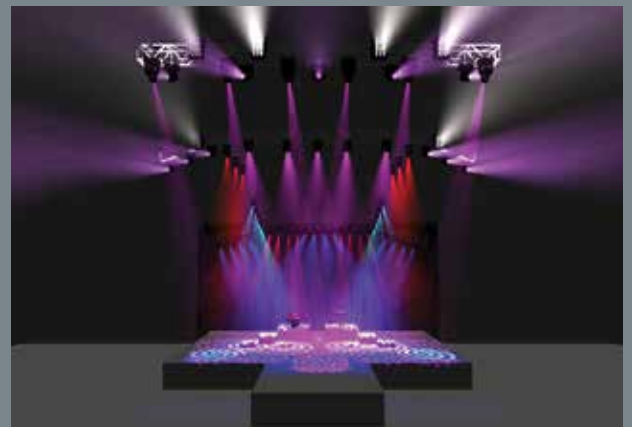

TMS Previsualization Suite

You imagine it, we'll bring it to life.

Our previsualization suite displays your lighting design in 3D renderings, then easily sends fixture information to preprogram and cue your show. TMS design experts can help you create light plots and automate programming to meet tight deadlines.

TMS has Vision/Vectorworks all-in-one software to support you through the entire design process, including a huge library of lighting, audio, video, and rigging content to work from. The expert draftsmen at TMS actively design and program more than 100 plots/shows per year.